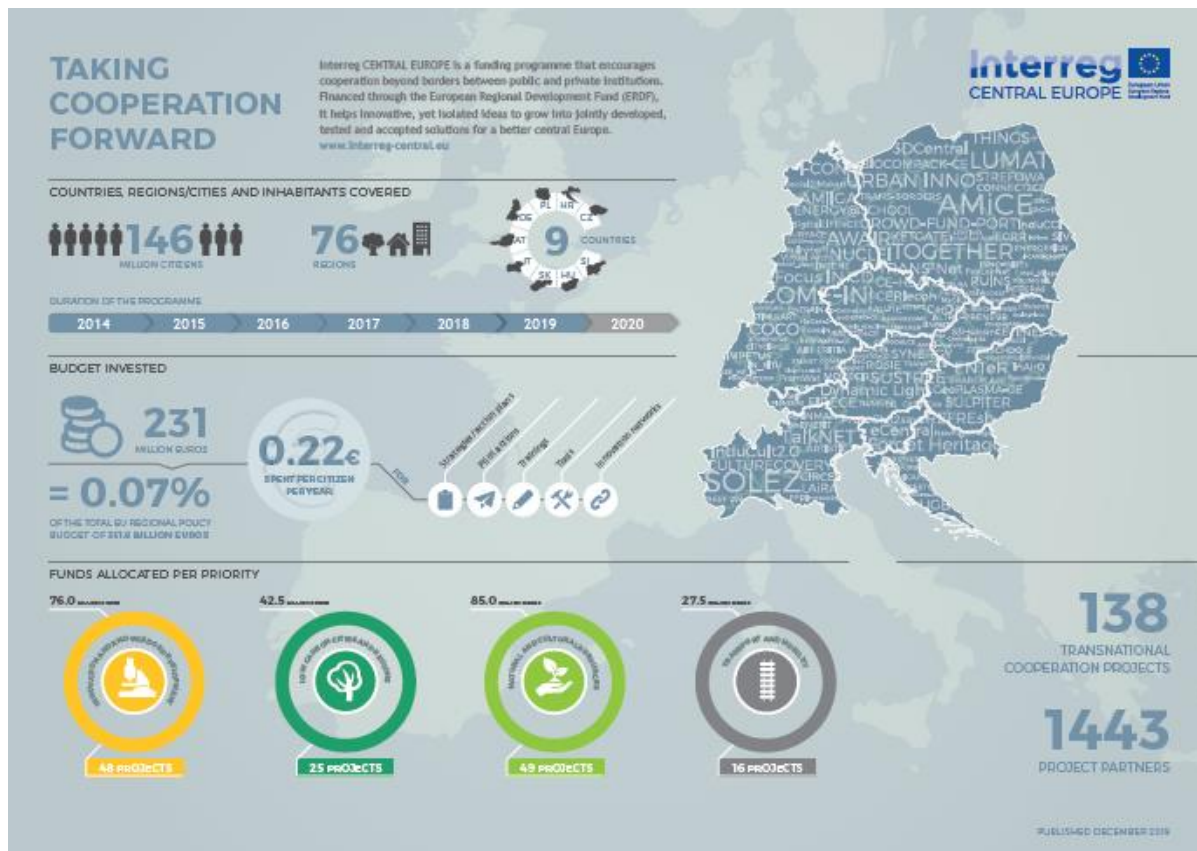

Interreg CENTRAL EUROPE Programme in figures